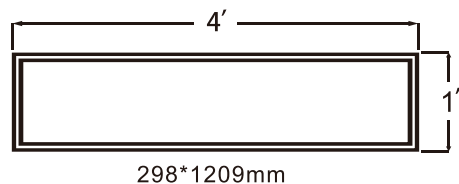

## Dimensions & Weights

Size	2X2 ft	1X4 ft	2X4 ft
Size in. (mm)	23.7X23.7X1.49 in (602x602x35)	11.7X47X1.49 in (302x1209x35)	23.7X47X1.49 in (602x1209x35)
Net weight (lbs)	4.08	3.86	8.11
Package	2pcs/box 4pcs/ctn	2pcs/box 4pcs/ctn	2pcs/box 4pcs/ctn