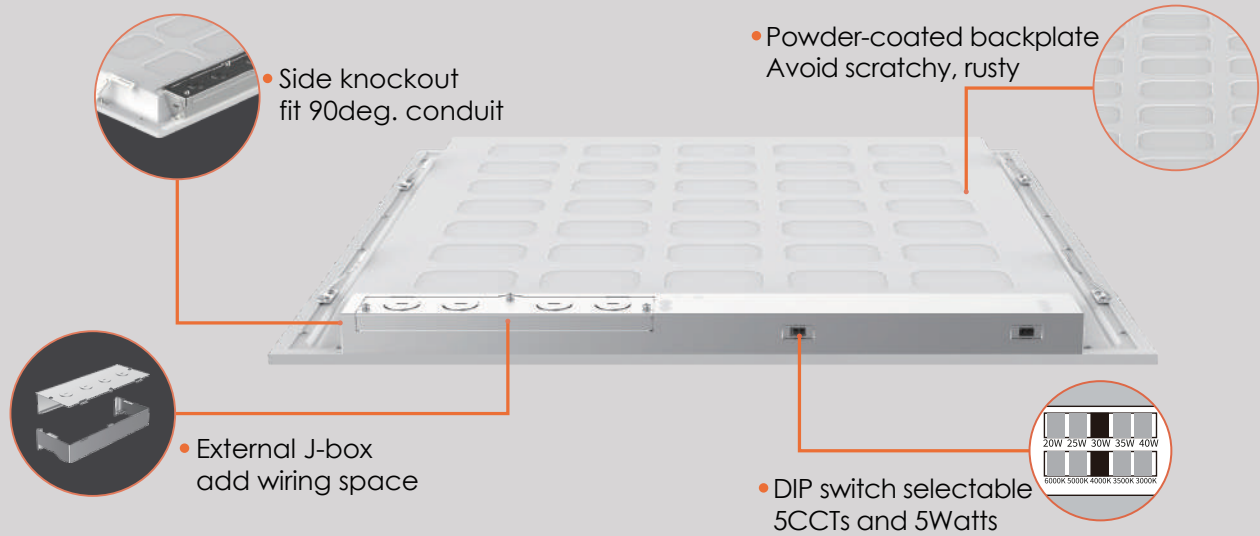

Product Details

Compatible Dimmers

Brand	Model
LUTRON	DSTV-Diva

Dimming range : 10%-100%

This table shows dimmers that have been tested and have demonstrated proper operation under normal conditions. Each installation being unique, various factors such as load, common neutrals or other electrical products on the circuit can, in certain instances, cause variance in system performance.

Read and comply to the dimmer installation instructions. Some dimmers may require more than one product for stable operation.

recommends to use dimmers designed to work with LED products. Older dimmers designed for incandescent products may cause erratic operation.