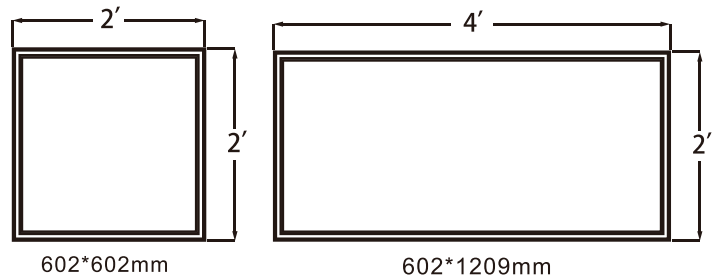

## Dimensions & Weights

Size	2X2 ft	1X4 ft	2X4 ft
Size in. (mm)	23.7X23.7X1.49 in (602x602x35)	11.7X47X1.49 in (302x1209x35)	23.7X47X1.49 in (602x1209x35)
Net weight (lbs)	4.08	3.86	8.11
Package	2pcs/box 4pcs/ctn	2pcs/box 4pcs/ctn	2pcs/box 4pcs/ctn